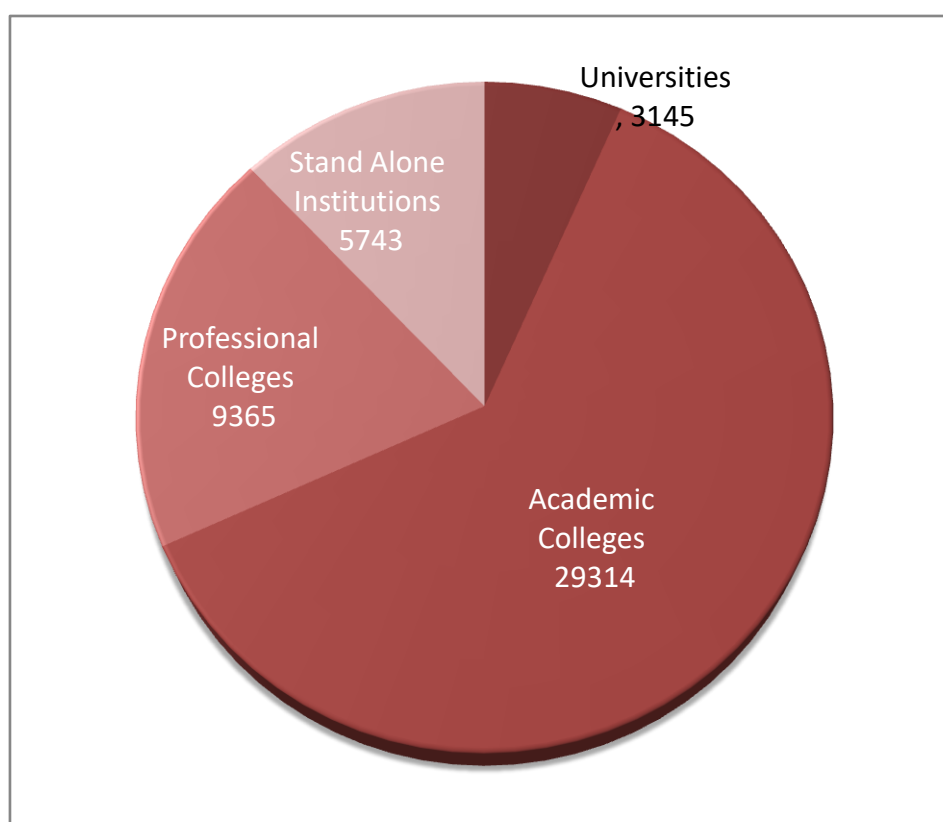

Total Number of Higher Education Institutions and its Enrollment in the State

Institutions	Universities <i>(includes Goa University, IIT and NIIT)</i>		Academic Colleges <i>(includes Arts, Science, Commerec,</i>		Professional Colleges		Stand Alone Institutions		Total	
	Numbers	3		38		19		10		70
Enrollment	Male	Female	Male	Female	Male	Female	Male	Female	Male	Female
	1606	1539	10712	18602	5172	4193	4835	908	22325	25242
Total Enrollment	3145		29314		9365		5743		47567	